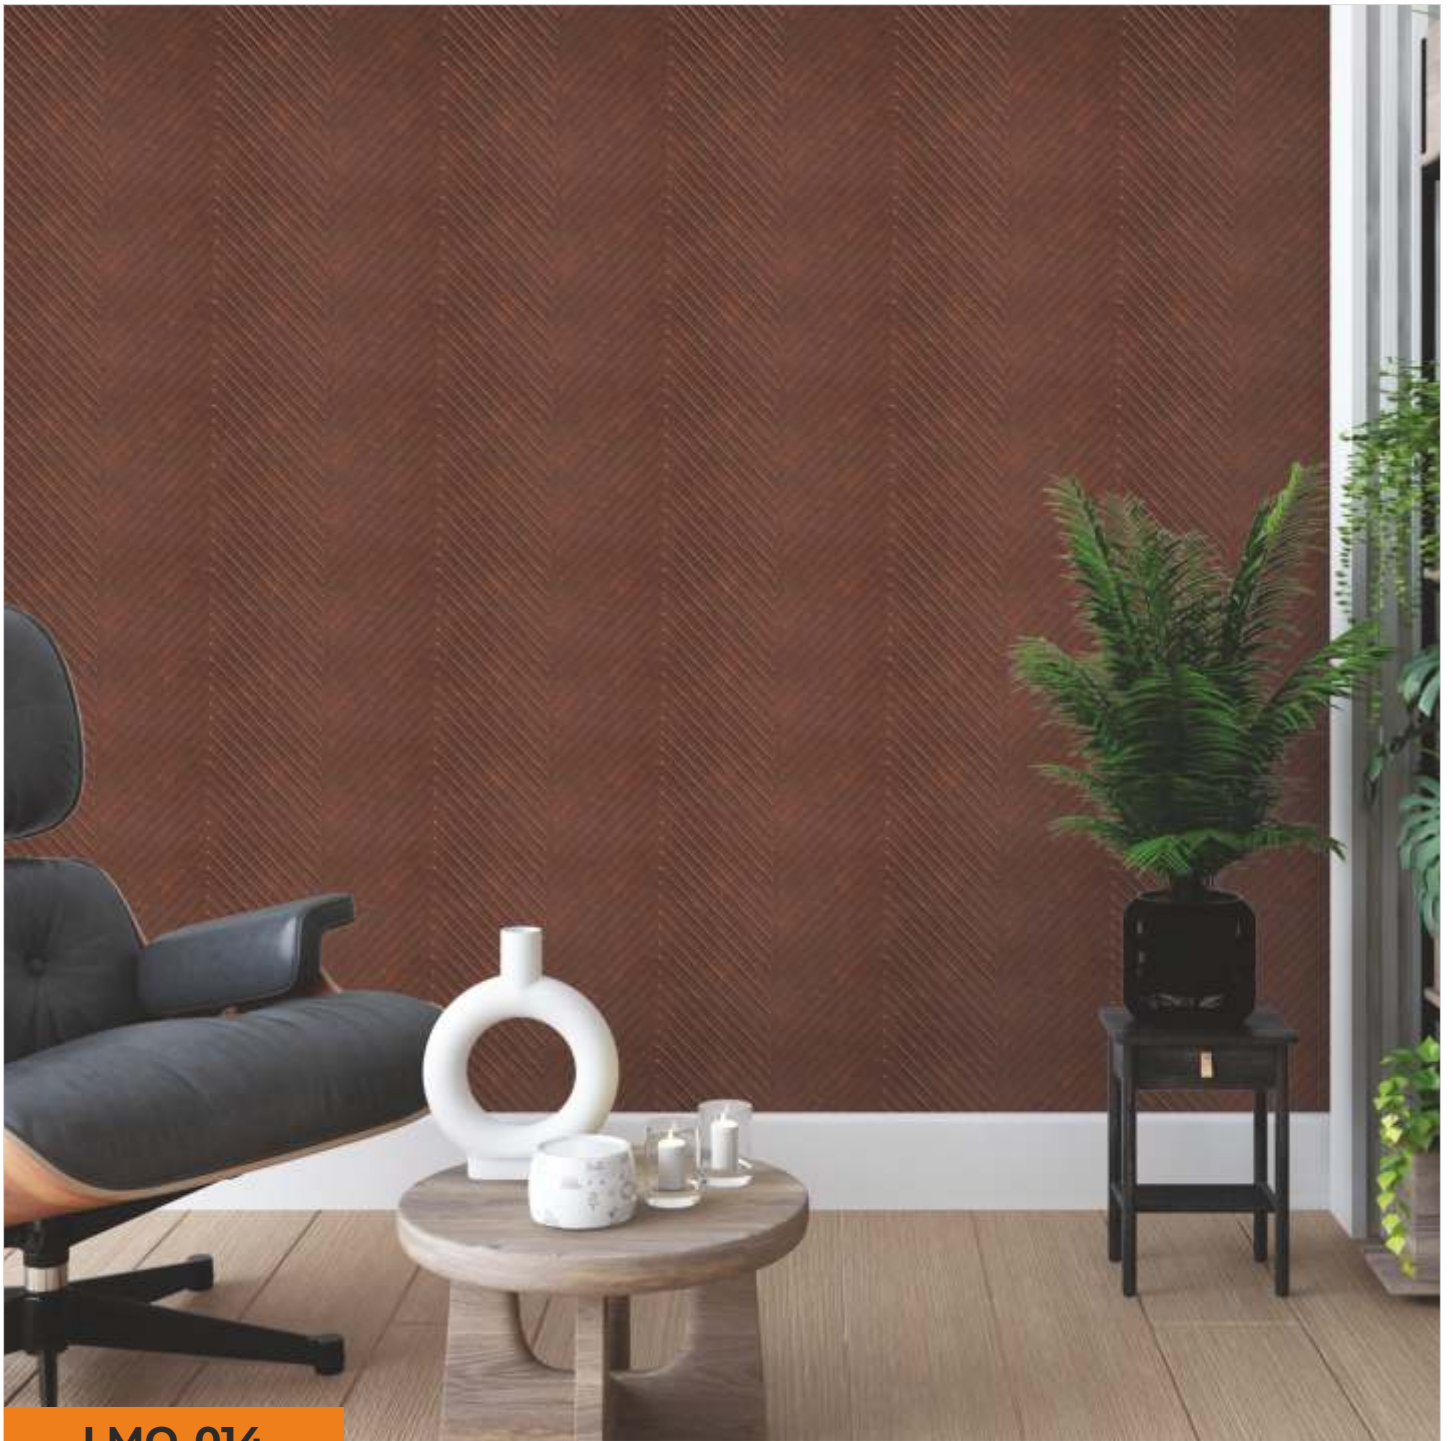

LMQ-014

Liquid Metal Panel