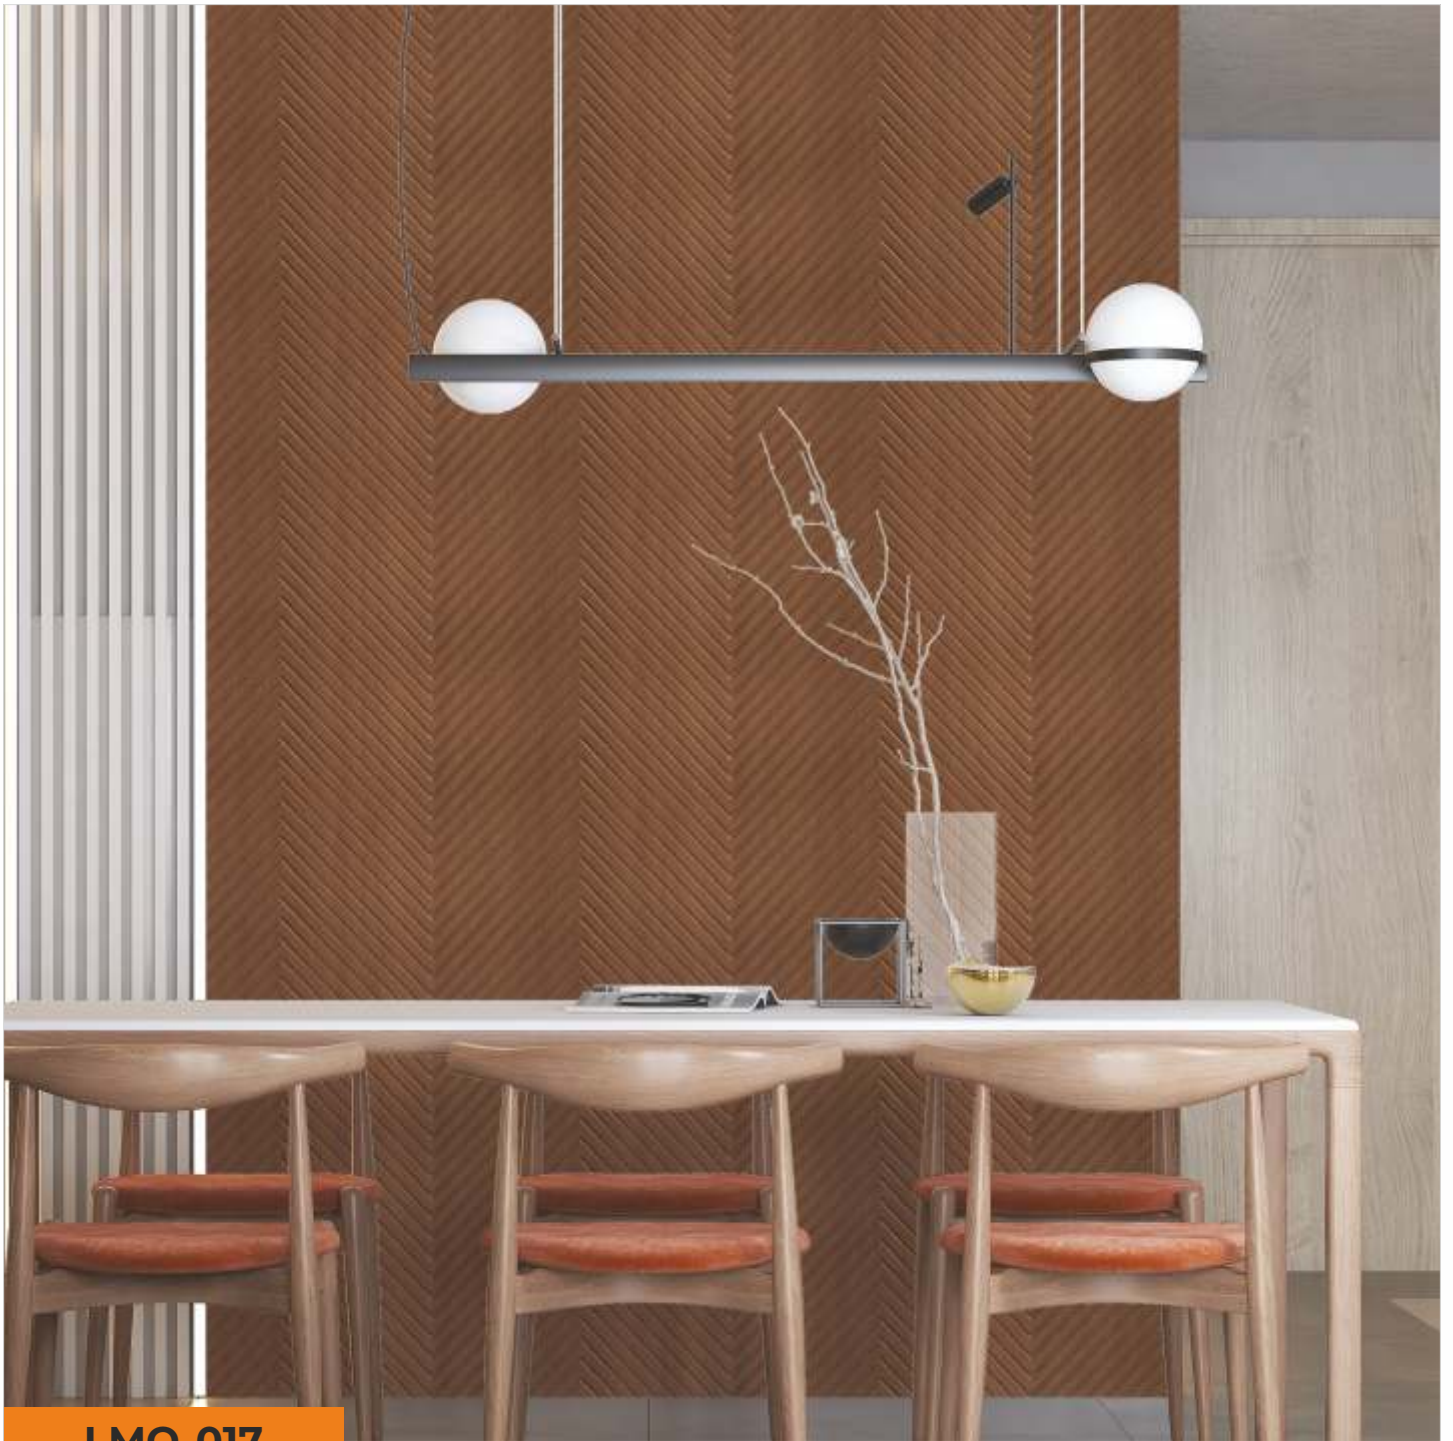

LMQ-016

Liquid Metal Panel

LMQ-017

SIZE
600X
2400
mm

METALIXO

LIQUID METAL PANEL

LMQ-017

Liquid Metal Panel