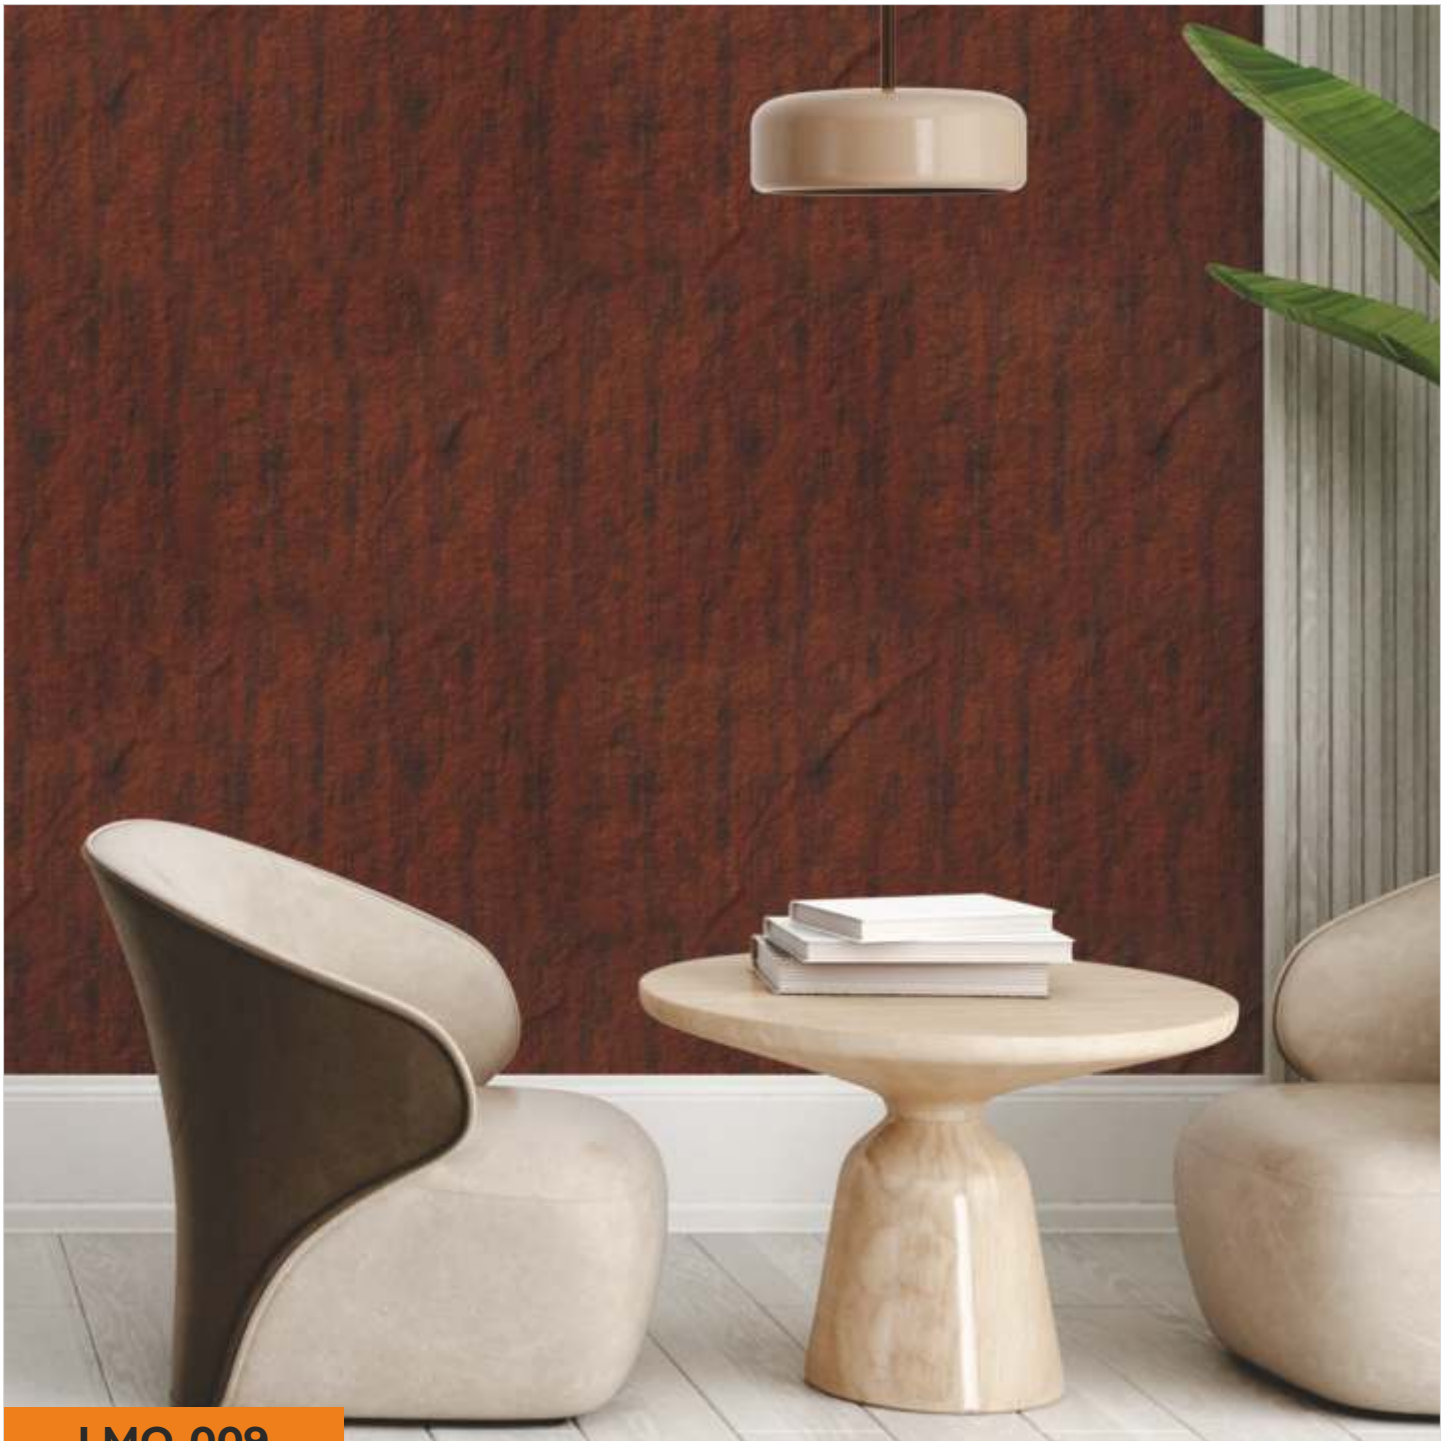

LMQ-008

Liquid Metal Panel

LMQ-009

SIZE
600X
2400
mm

METALIXO

LIQUID METAL PANEL

LMQ-009

Liquid Metal Panel