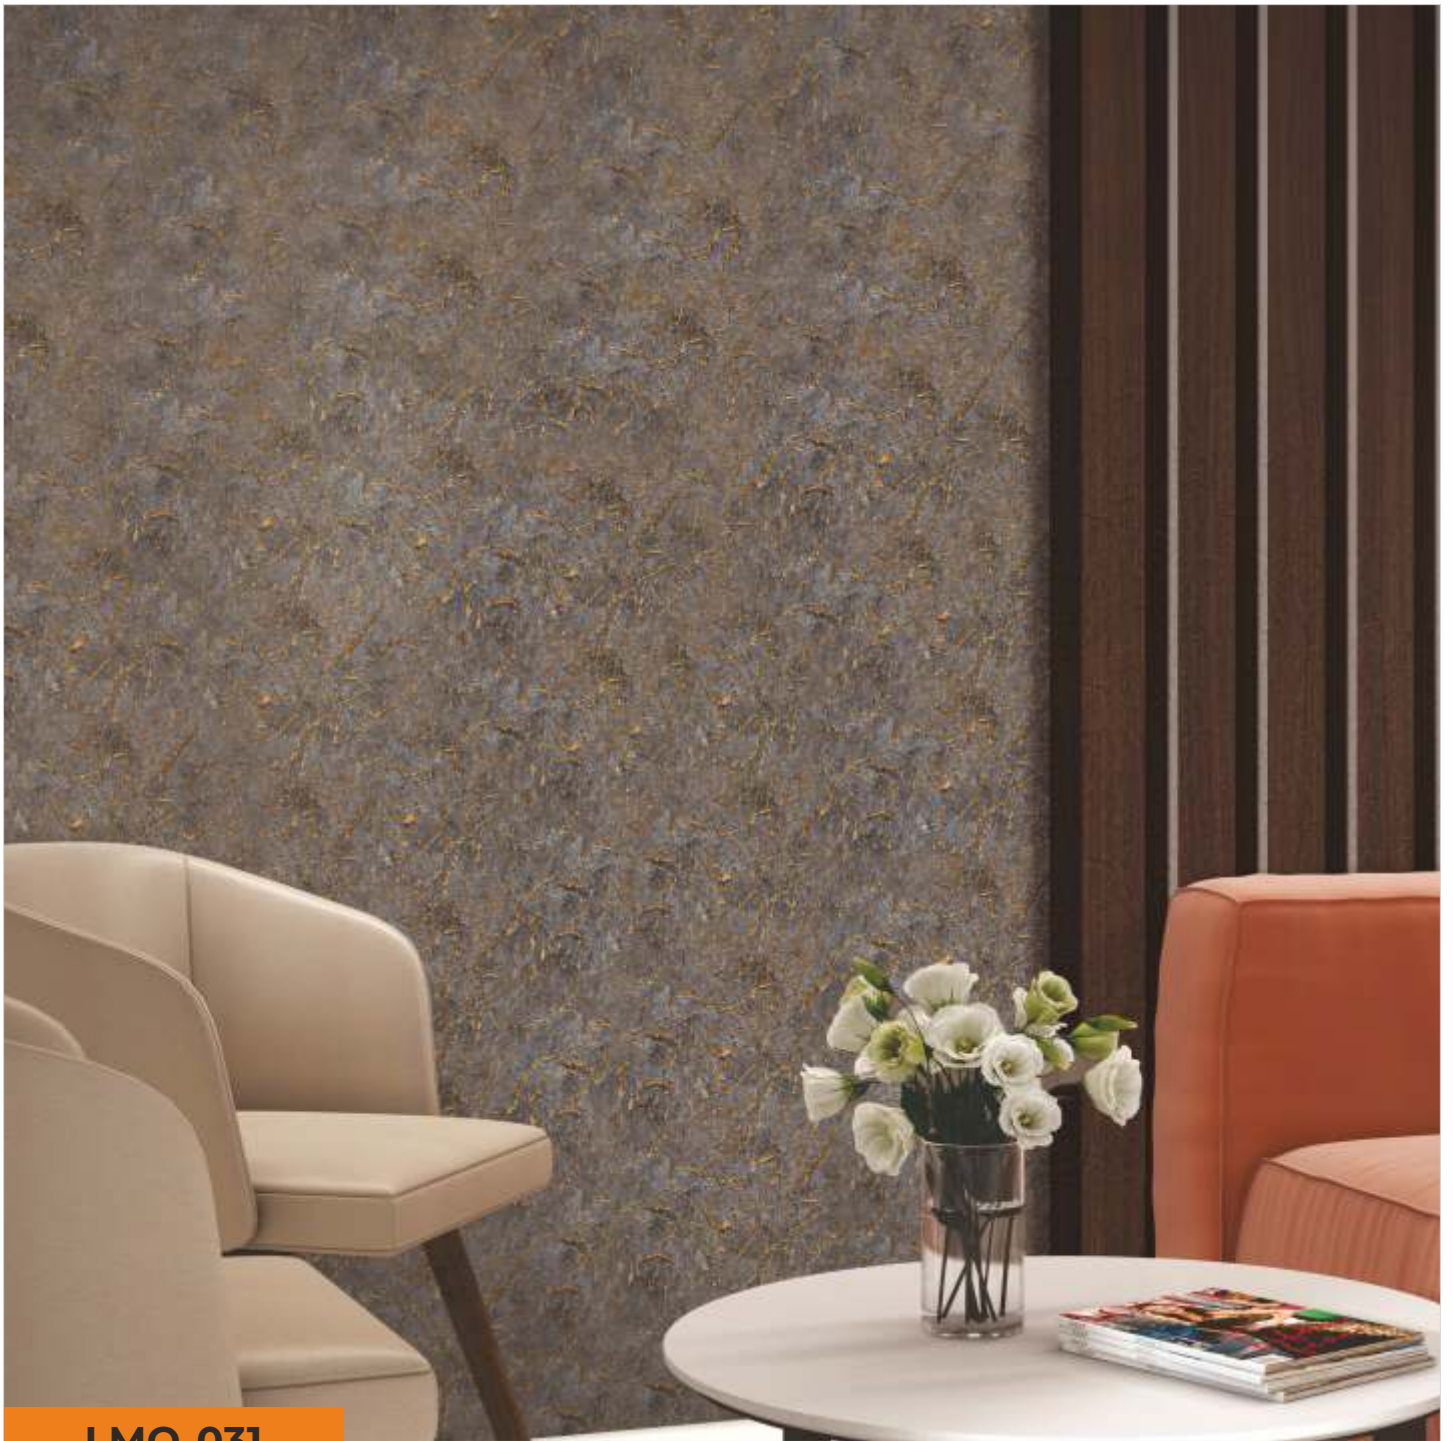

LMQ-031

Liquid Metal Panel